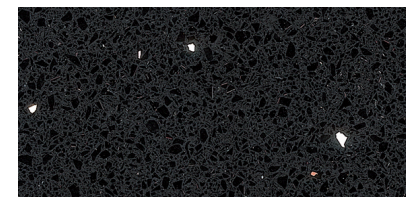

VOLCANO LIGHT (G) (P)

VOLCANO FOG (G) (P)

VOLCANO CLOUD (G) (P)

VOLCANO GREY (G) (P)

VOLCANO PEARL (G) (P)

VOLCANO DARK (G) (P)

ASTRAL LÁCTEA (P)

ASTRAL TITANEO (P)

ASTRAL AZABACHE (P)

SLAB MEASUREMENTS / MEDIDAS TABLEROS

STANDARD 305 X 144 CM - 120" X 56,5"

THICKNESS / GROSORES: 12 mm - 1/2" 20 mm - 3/4" 30 mm - 1 1/4"

FINISHES / ACABADOS

glacéfinish

Perfect matt, smooth and glowing, a soft sensation to the touch, the absence of reflections and fast, easy cleaning. Beautiful and practical at the same time, with one single finish.

Mate perfecto, liso y brillante, una sensación suave al tacto, ausencia de reflejos y limpieza rápida y fácil. Hermoso y práctico al mismo tiempo, con un solo acabado.

Polished

A finish that intensifies colours, giving them more life, and enabling you to give a distinctive seal to your surroundings. A finish that reflects the personality of a true connoisseur.